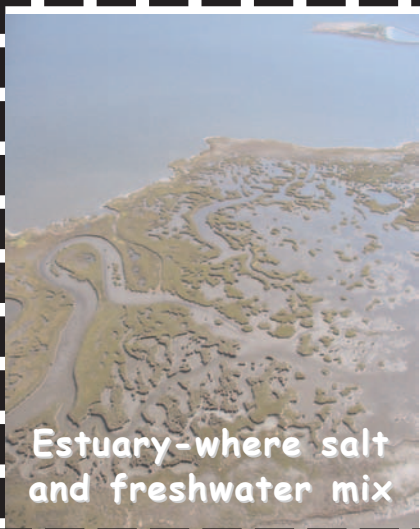

# ECO- Bingo Card 17

Sugar Cane Field

Gulf

Natural Levee

Barrier Island

**FREE  
SPACE**

Beach

Estuary-where salt  
and freshwater mix

Lake

Bayou