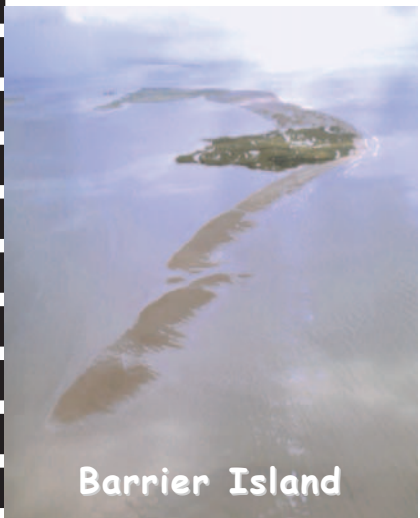

# ECO- Bingo Card 17

Sugar Cane Field

Gulf

Natural Levee

Barrier Island

**FREE  
SPACE**

Beach

Estuary-where salt  
and freshwater mix

Lake

Bayou