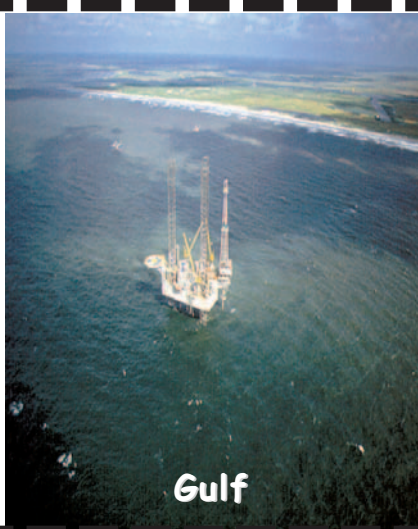

# ECO- Bingo Card 17

Sugar Cane Field

Gulf

Natural Levee

Barrier Island

**FREE  
SPACE**

Beach

Estuary-where salt  
and freshwater mix

Lake

Bayou