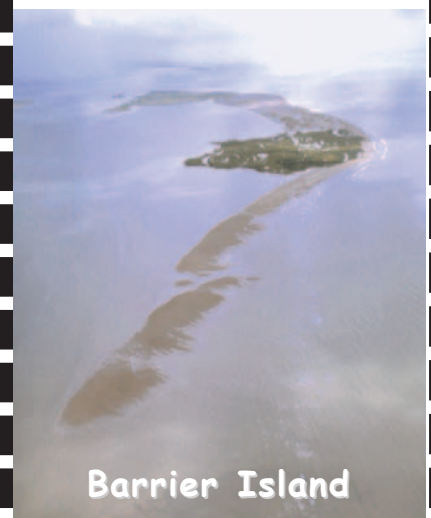

ECO- Bingo Card 12

Freshwater Marsh

Sugar Cane Field

Lake

Bottomland
Hardwood Forest

**FREE
SPACE**

Barrier Island

Natural Levee

Estuary-where salt
and freshwater mix

Gulf