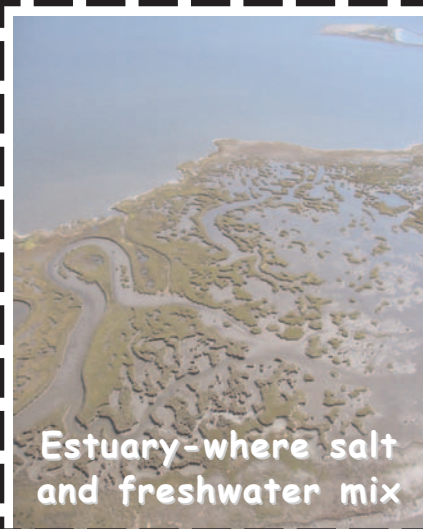

ECO- Bingo Card 12

Freshwater Marsh

Sugar Cane Field

Lake

Bottomland
Hardwood Forest

**FREE
SPACE**

Barrier Island

Natural Levee

Estuary-where salt
and freshwater mix

Gulf