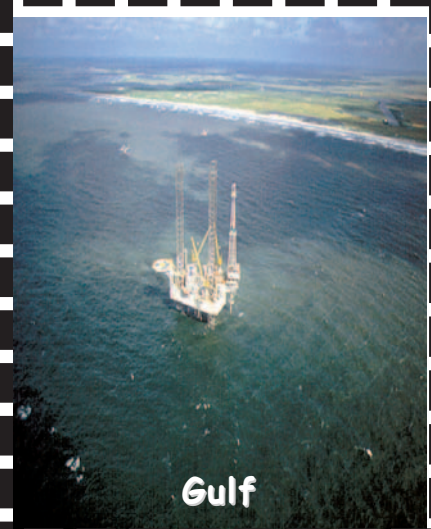

ECO- Bingo Card 12

Freshwater Marsh

Sugar Cane Field

Lake

Bottomland
Hardwood Forest

**FREE
SPACE**

Barrier Island

Natural Levee

Estuary-where salt
and freshwater mix

Gulf