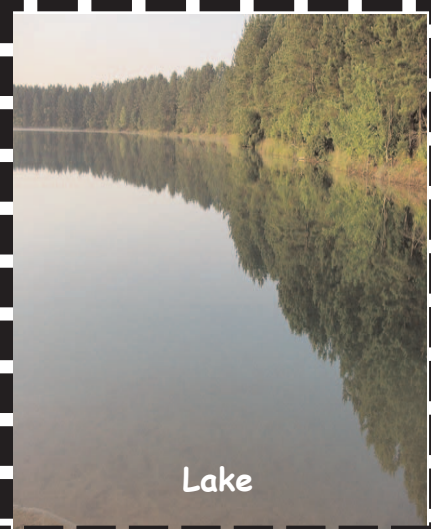

ECO- Bingo Card 12

Freshwater Marsh

Sugar Cane Field

Lake

Bottomland
Hardwood Forest

**FREE
SPACE**

Barrier Island

Natural Levee

Estuary-where salt
and freshwater mix

Gulf