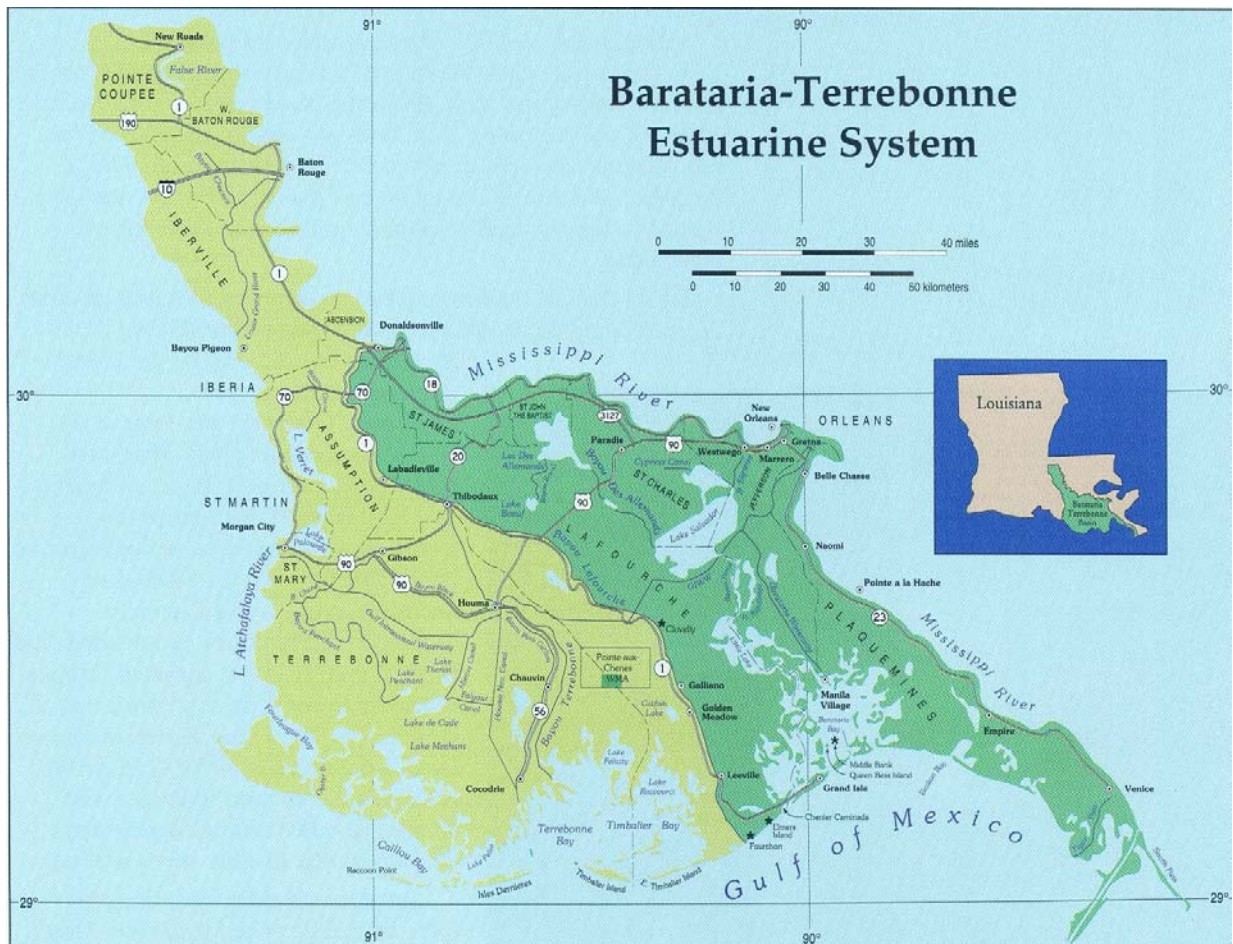

# Louisiana Parishes within the Barataria-Terrebonne National Estuary

The Barataria-Terrebonne National Estuary includes  
4.2 million acres  
in all or part of 15 parishes  
between  
the Atchafalaya River and the Mississippi River.